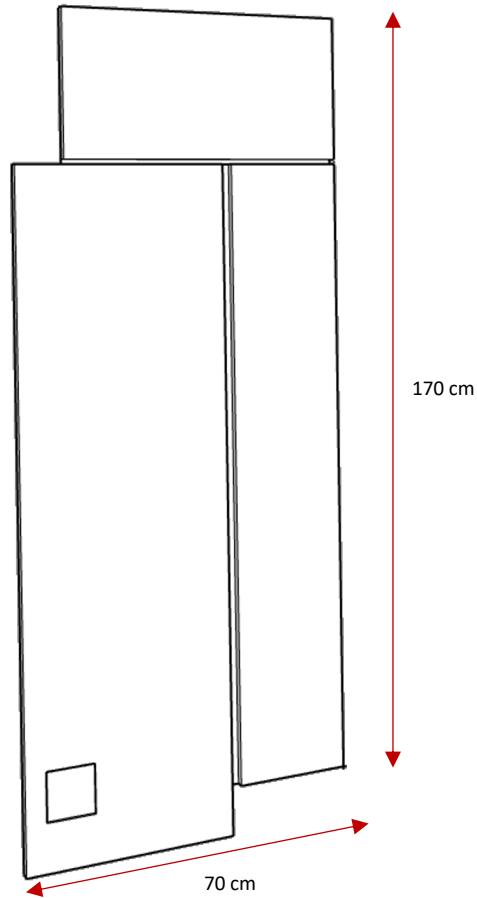

kapsul

Maintenance

Regular vacuuming is indispensable for the maintenance of any kind of carpet. Prerequisite for a successful removal of stains is the identification of the stain type and the correct approach. The sooner a stain is treated, the easier it is to remove.

Levels n° 001

Runner yarns
wool / tencel
Handtufted

Tile handmade ceramic
Burgundy berry

Total height 12mm

Area of use
Domestic general,
Domestic light

Standard delivery
6 - 8 weeks