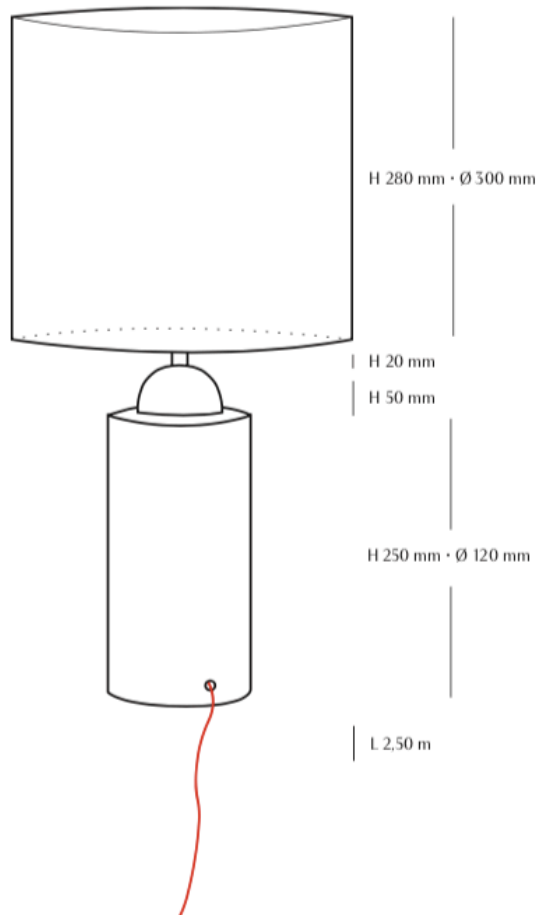

kapsul

maze

Shade textile
acrylic dralon

Lamp E27 Socket LED only
220V 3,5Watt
Socket messing

Base handmade ceramic
column bluegrass
bol nordic light

Standard delivery
6 -8 weeks